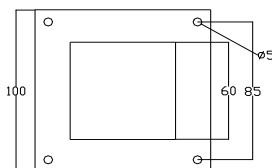

## 4285F

4285F

Componenta	Dimensiuni	Material	Stare	Reglaj
Placa	100x100x2.5	Otel	RAAL9006	
Profil	60x60xh	Aluminiu	slefuit	
Plastic	60x60x5		alb	

Zusammensetzung	Dimensionen	Material	Zustand	Verstellung
Platte	100x100x2.5	Stahl	RAAL9006	
Profil	60x60xh	Aluminium	gebürstet	
Plastik	60x60x5		Weiß	

Composition	Dimensions	Material	Status	Adjustment
Plate	100x100x2.5	Steel	RAAL9006	
Profile	60x60xh	Aluminium	Brushed	
Plastic	60x60x5		White	