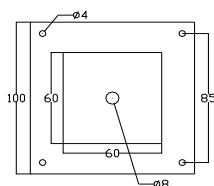

4349

4349

Componenta	Dimensiuni	Material	Stare	Reglaj
Placa	100x100x2.5	Otel	RAAL9006	
Profil	60x60xh	Aluminiu	Slefuit	
Profil	D40x15	Aluminiu	Slefuit	+10mm
Plastic	D40x3		Negru	

Zusammensetzung	Dimensionen	Material	Zustand	Verstellung
Platte	100x100x2.5	Stahl	RAAL9006	
Profil	60x60xh	Aluminium	Gebürstet	
Profil	D40x15	Aluminium	Gebürstet	+10mm
Plastik	D40x3		Schwarz	

Composition	Dimensions	Material	Status	Adjustment
Plate	100x100x2.5	Steel	RAAL9006	
Profile	60x60xh	Aluminium	Brushed	
Profile	D40x15	Aluminium	Brushed	+10mm
Plastic	D40x3		Black	