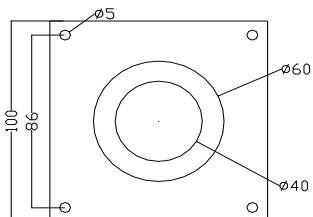

## 4467R

4467

Componenta	Dimensiuni	Material	Stare	Reglaj
Placa	100x100x4	Otel	RAAL9006	
Profil	D60xh	Aluminiu	Slefuit	
Profil	D40x17	Aluminiu	Slefuit	
Plastic	D40x3		negru	+15mm

Zusammensetzung	Dimensionen	Material	Zustand	Verstellung
Platte	100x100x4	Stahl	RAAL9006	
Profil	D60xh	Aluminium	Gebürstet	
Profil	D40x17	Aluminium	Gebürstet	
Plastik	D40x3		Schwarz	+15mm

Composition	Dimensions	Material	Status	Adjustment
Plate	100x100x4	Steel	RAAL9006	
Profile	D60xh	Aluminium	Brushed	
Profile	D40x17	Aluminium	Brushed	
Plastic	D40x3		Black	+15mm