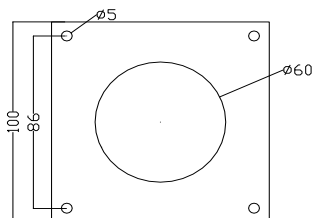

## 4506R

Componenta	Dimensiuni	Material	Stare	Reglaj
Placa	100x100x5	Inox	Slefuit	
Teava	D60xh	Inox	Slefuit	
Talpa	D60x10	Inox	Strunjit	
Plastic	D40x3		negru	+15mm

Zusammensetzung	Dimensionen	Material	Zustand	Verstellung
Platte	100x100x5	Edelstahl	Gebürstet	
Rohr	D60xh	Edelstahl	Gebürstet	
Socket	D60x10	Edelstahl	Gedreht	
Plastik	D40x3		Schwarz	+15mm

Composition	Dimensions	Material	Status	Adjustment
Plate	100x100x5	Stainless Steel	Brushed	
Pipe	D60xh	Stainless Steel	Brushed	
Base	D60x10	Stainless Steel	Revolved	
Plastic	D40x3		Black	+15mm